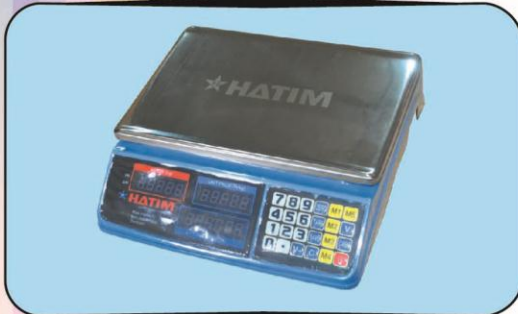

HATIM

Quality is our commitment

HATIM WEIGHING SCALE

★ HATIM	
Display	LED/LCD
Model	ACS-HG208
Capacity	30kg/2g
Body and Tray	ABS+Stainless Steel
Tray Size	340x235mm
Battery	Lithium 3000 mA

★ HATIM	
Display	LED/LCD
Model	ACS-HG201
Capacity	30kg/1g
Body and Tray	Stainless Steel Non Magnetic
Tray Size	340x235mm
Battery	Lithium 4500 mA

★ HATIM	
Display	LED/LCD
Model	ACS-HG128
Capacity	40kg/1g
Body and Tray	ABS Plastic+Stainless Steel Plate
Tray Size	340x235mm
Battery	Lithium 4500 mA

★ HATIM	
Display	LED/LCD + BACKLIGHT
Model	ACS-868
Capacity	30kg/1g
Body and Tray	Two Double Plate (Plastic+Stainless Steel)
Tray Size	336x223mm
Battery	Lithium 4500 mA

গুণগত মানই আমাদের অঙ্গীকার

★ HATIM	
Display	LED/LCD + BACKLIGHT
Model	ACS-768
Capacity	30kg/1g
Body and Tray	Whole Housing is Stainless Steel
Tray Size	295x215mm
Battery	Lithium 4500 mA

★ HATIM	
Display	LED/LCD
Model	KF-F2
Capacity	40kg/2g
Body and Tray	Waterproof Body
Tray Size	336x233mm
Battery	Lithium 4500 mA

★ HATIM	
Display	LED/LCD
Model	TCS-HG113
Pole Material	Stainless Steel
Cover Material	Stainless Steel
Base Structure	Carbon Steel Structure with Power Coating
Fence	Carbon Steel
Battery	Lithium 4500 mA